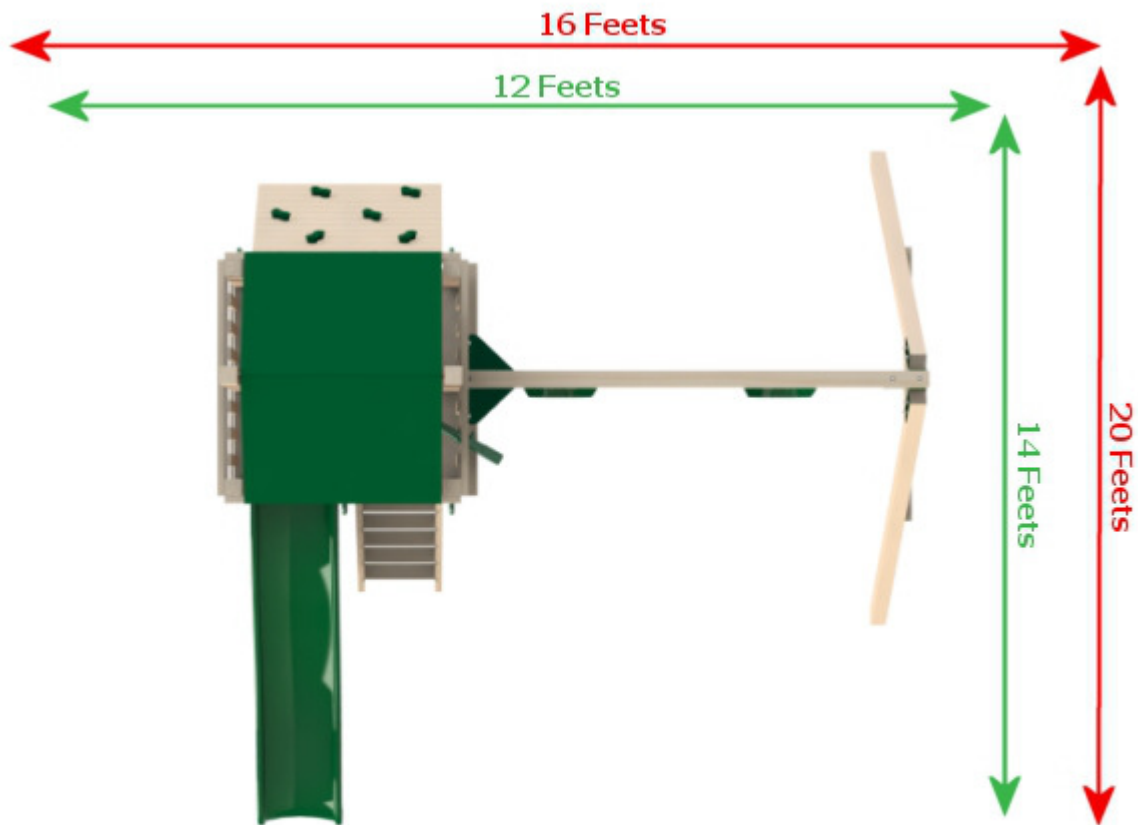

THE UNIQUE

↔ Dimensions of the playset including the components

↔ Dimensions with minimum safe clearance

- The total height of the playset with a canvas roof is 10 feet. With the wooden roof option, the total height is 12 feet.
- Do not install the playset closer than 8 feet from a pool.
- Pay attention particularly to electric wires and clotheslines. They must not be attainable from the top of the playset with or without objects.
- Install the playset on a relatively levelled and even surface.
- For commercial use, the safe clearance zones are larger and higher than those indicated in the present document.
- The playing surface must be made of thick lawn or covered with at least 8 inches of wood chips, sand for playing grounds or river pebbles.
- For commercial use, the surface must be covered with at least 12 inches of wood chips, sand for playing grounds or river pebbles.