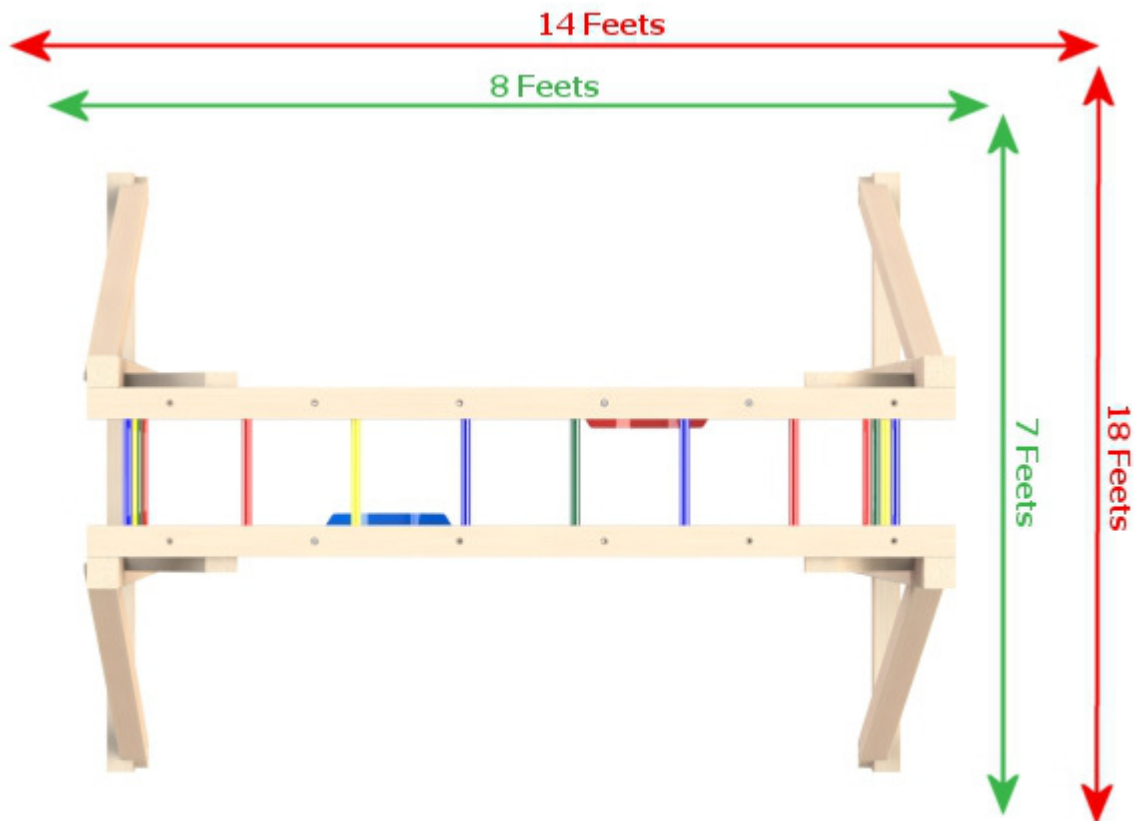

THE SWING

←→ Dimensions of the playset including the components

←→ Dimensions with minimum safe clearance

- The total height of the swing set is 8 feet.
- Do not install the playset closer than 8 feet from a pool.
- Pay attention particularly to electric wires and clotheslines. They must not be attainable from the top of the playset with or without objects.
- Install the playset on a relatively levelled and even surface.
- For commercial use, the safe clearance zones are larger and higher than those indicated in the present document.
- The playing surface must be made of thick lawn or covered with at least 8 inches of wood chips, sand for playing grounds or river pebbles.
- For commercial use, the surface must be covered with at least 12 inches of wood chips, sand for playing grounds or river pebbles.