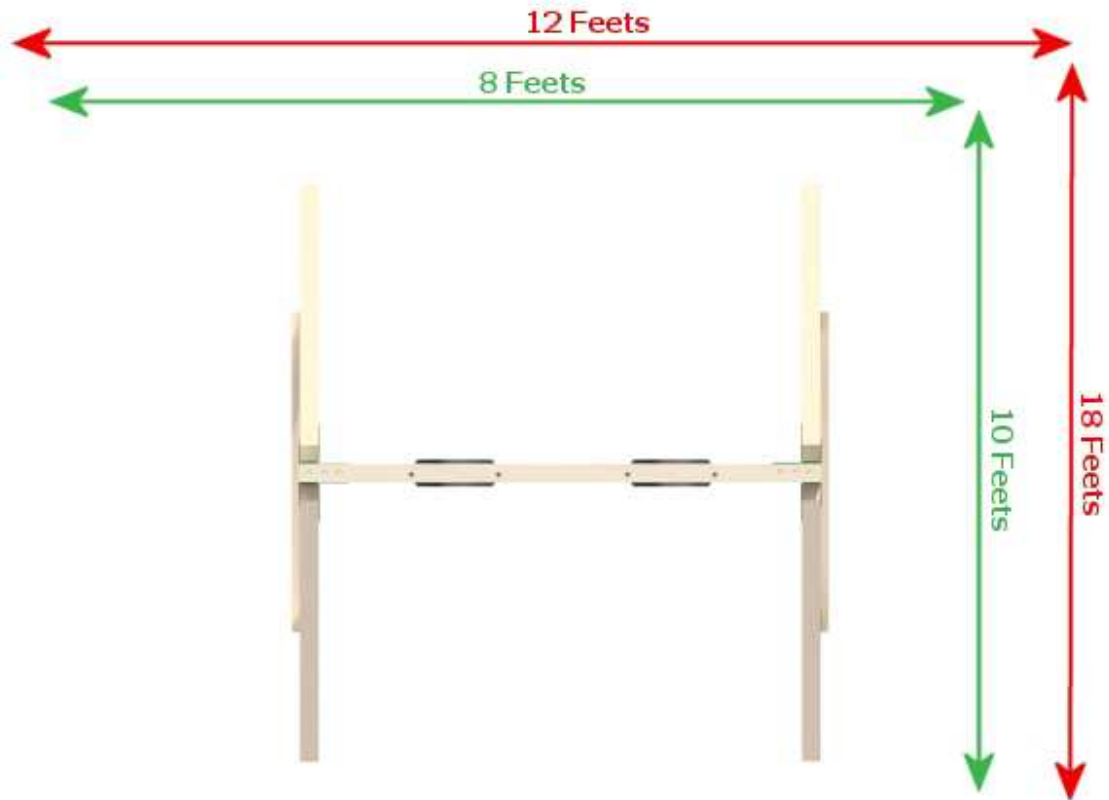

THE SIMPLE SWING

←→ Dimensions of the playset including the components

←→ Dimensions with minimum safe clearance

- The total height of the playset is 8 feet.
- Do not install the playset closer than 8 feet from a pool.
- Pay attention particularly to electric wires and clotheslines. They must not be attainable from the top of the playset with or without objects.
- Install the playset on a relatively levelled and even surface.
- For commercial use, the safe clearance zones are larger and higher than those indicated in the present document.
- The playing surface must be made of thick lawn or covered with at least 8 inches of wood chips, sand for playing grounds or river pebbles.
- For commercial use, the surface must be covered with at least 12 inches of wood chips, sand for playing grounds or river pebbles.