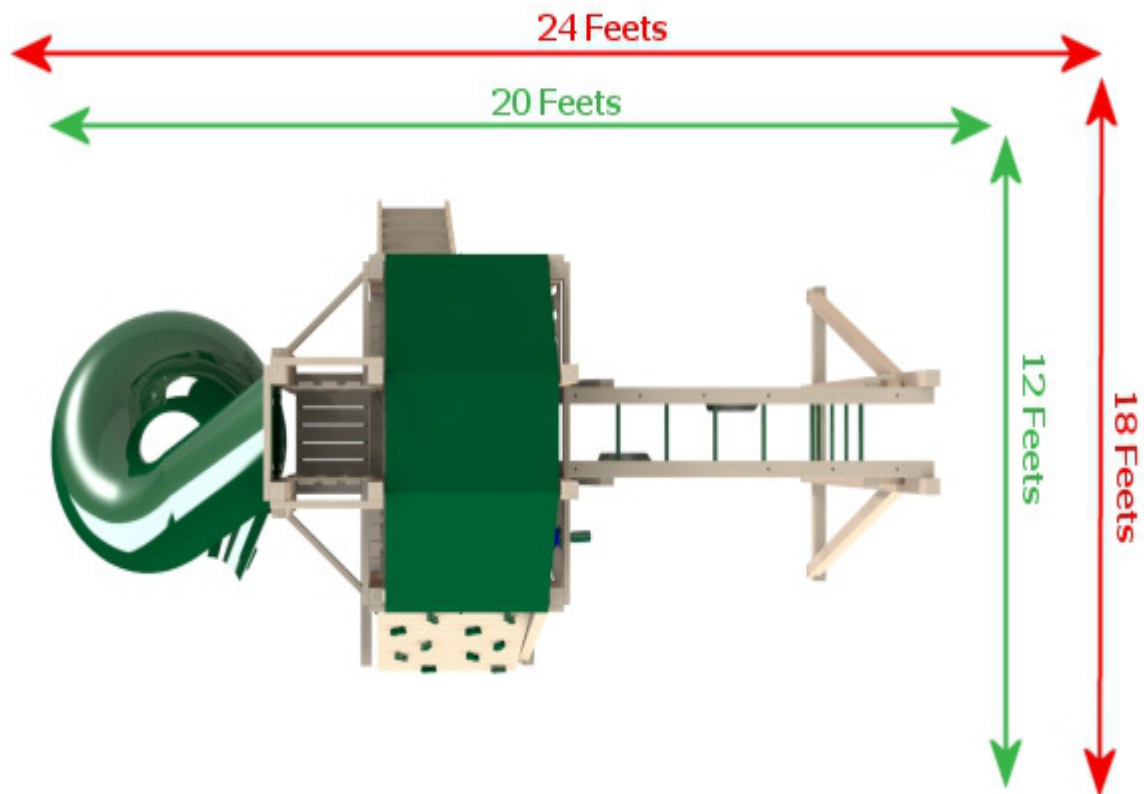

## THE TURBO SIMPLEX

←→ Dimensions of the playset including the components

←→ Dimensions with minimum safe clearance

- The total height of the playset with a canvas roof is 10 feet. With the wooden roof option, the total height is 12 feet.
- Do not install the playset closer than 8 feet from a pool.
- Pay attention particularly to electric wires and clotheslines. They must not be attainable from the top of the playset with or without objects.
- Install the playset on a relatively levelled and even surface.
- For commercial use, the safe clearance zones are larger and higher than those indicated in the present document.
- The playing surface must be made of thick lawn or covered with at least 8 inches of wood chips, sand for playing grounds or river pebbles.
- For commercial use, the surface must be covered with at least 12 inches of wood chips, sand for playing grounds or river pebbles.