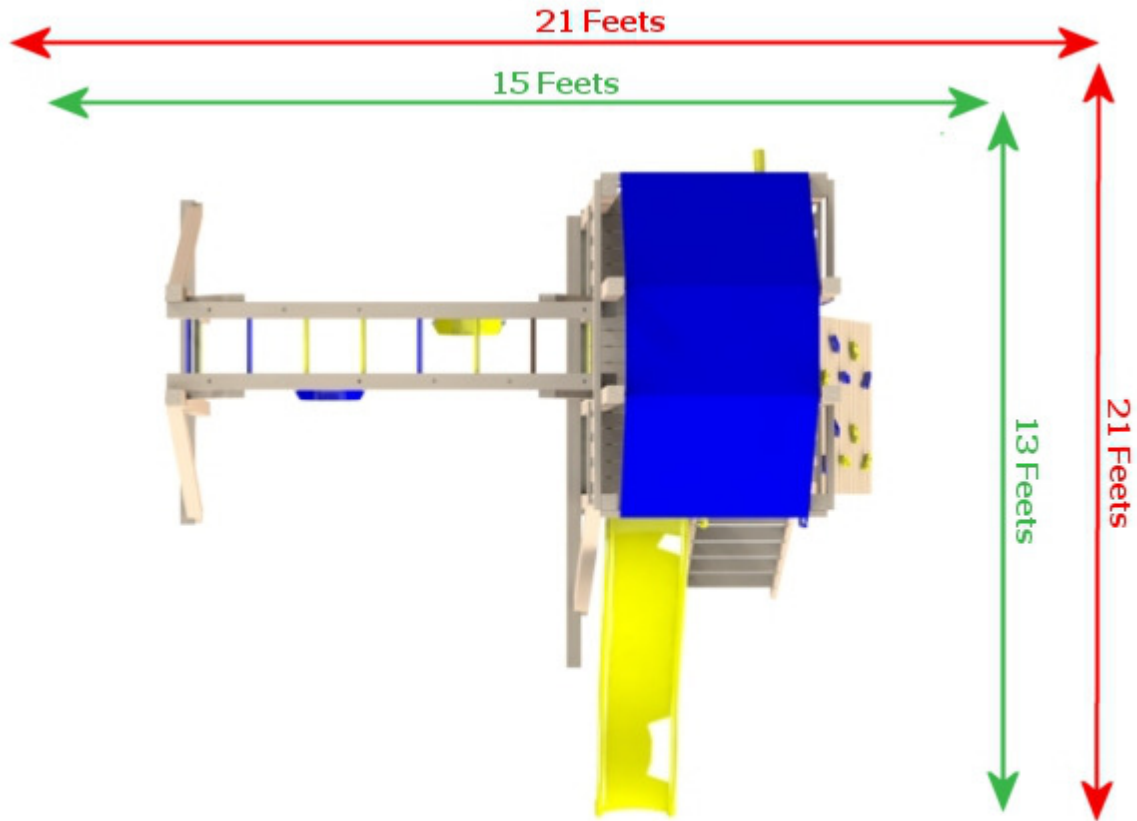

## THE SIMPLEX 4X6

←→ Dimensions of the playset including the components

←→ Dimensions with minimum safe clearance

- The total height of the playset with a canvas roof is 10 feet. With the wooden roof option, the total height is 12 feet.
- Do not install the playset closer than 8 feet from a pool.
- Pay attention particularly to electric wires and clotheslines. They must not be attainable from the top of the playset with or without objects.
- Install the playset on a relatively levelled and even surface.
- For commercial use, the safe clearance zones are larger and higher than those indicated in the present document.
- The playing surface must be made of thick lawn or covered with at least 8 inches of wood chips, sand for playing grounds or river pebbles.
- For commercial use, the surface must be covered with at least 12 inches of wood chips, sand for playing grounds or river pebbles.