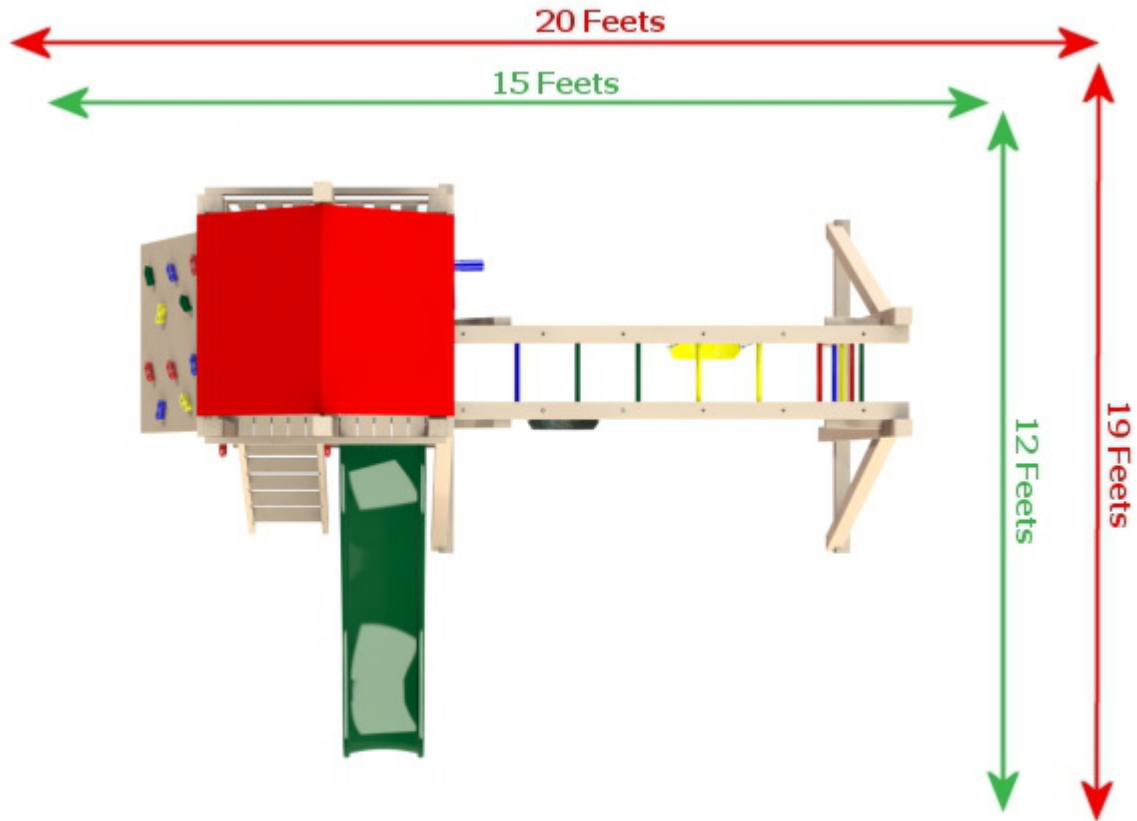

THE SIMPLEX 4X4

↔ Dimensions of the playset including the components

↔ Dimensions with minimum safe clearance

- The total height of the playset with a canvas roof is 10 feet. With the wooden roof option, the total height is 12 feet.
- Do not install the playset closer than 8 feet from a pool.
- Pay attention particularly to electric wires and clotheslines. They must not be attainable from the top of the playset with or without objects.
- Install the playset on a relatively levelled and even surface.
- For commercial use, the safe clearance zones are larger and higher than those indicated in the present document.
- The playing surface must be made of thick lawn or covered with at least 8 inches of wood chips, sand for playing grounds or river pebbles.
- For commercial use, the surface must be covered with at least 12 inches of wood chips, sand for playing grounds or river pebbles.