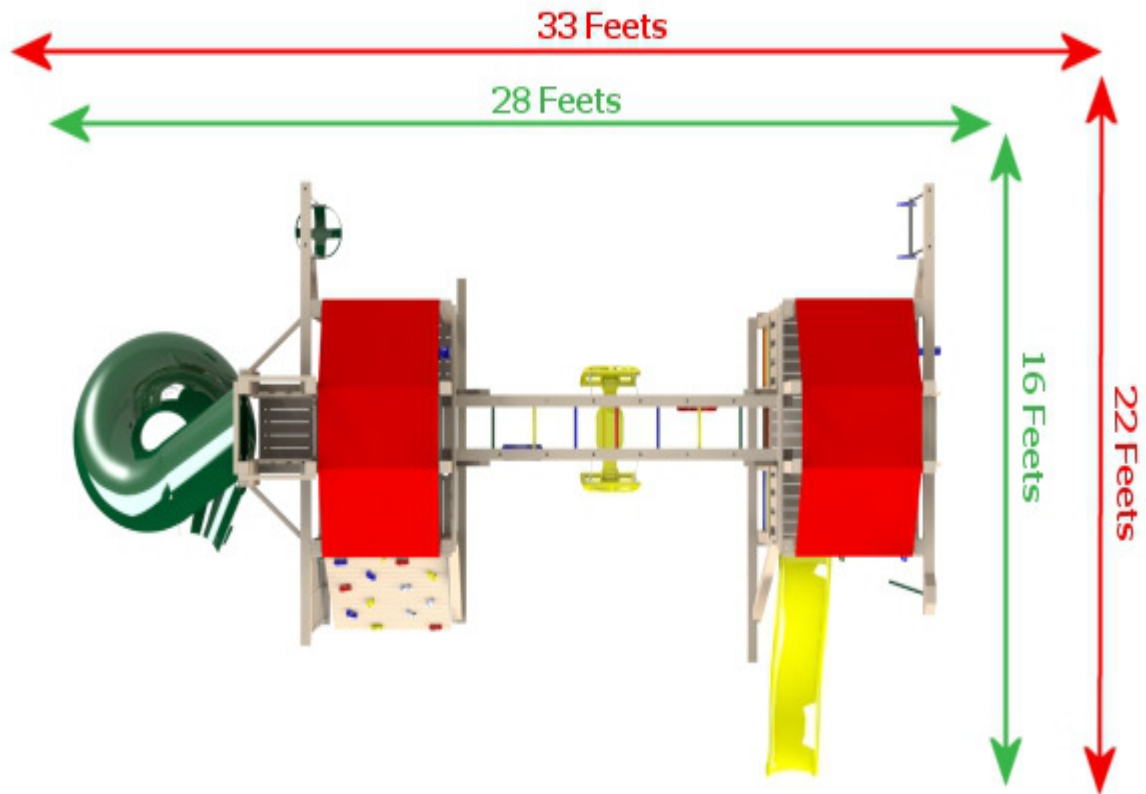

## THE TURBO DUPLEX

←→ Dimensions of the playset including the components

←→ Dimensions with minimum safe clearance

- The total height of the playset with a canvas roof is 10 feet. With the wooden roof option, the total height is 12 feet.
- Do not install the playset closer than 8 feet from a pool.
- Pay attention particularly to electric wires and clotheslines. They must not be attainable from the top of the playset with or without objects.
- Install the playset on a relatively levelled and even surface.
- For commercial use, the safe clearance zones are larger and higher than those indicated in the present document.
- The playing surface must be made of thick lawn or covered with at least 8 inches of wood chips, sand for playing grounds or river pebbles.
- For commercial use, the surface must be covered with at least 12 inches of wood chips, sand for playing grounds or river pebbles.