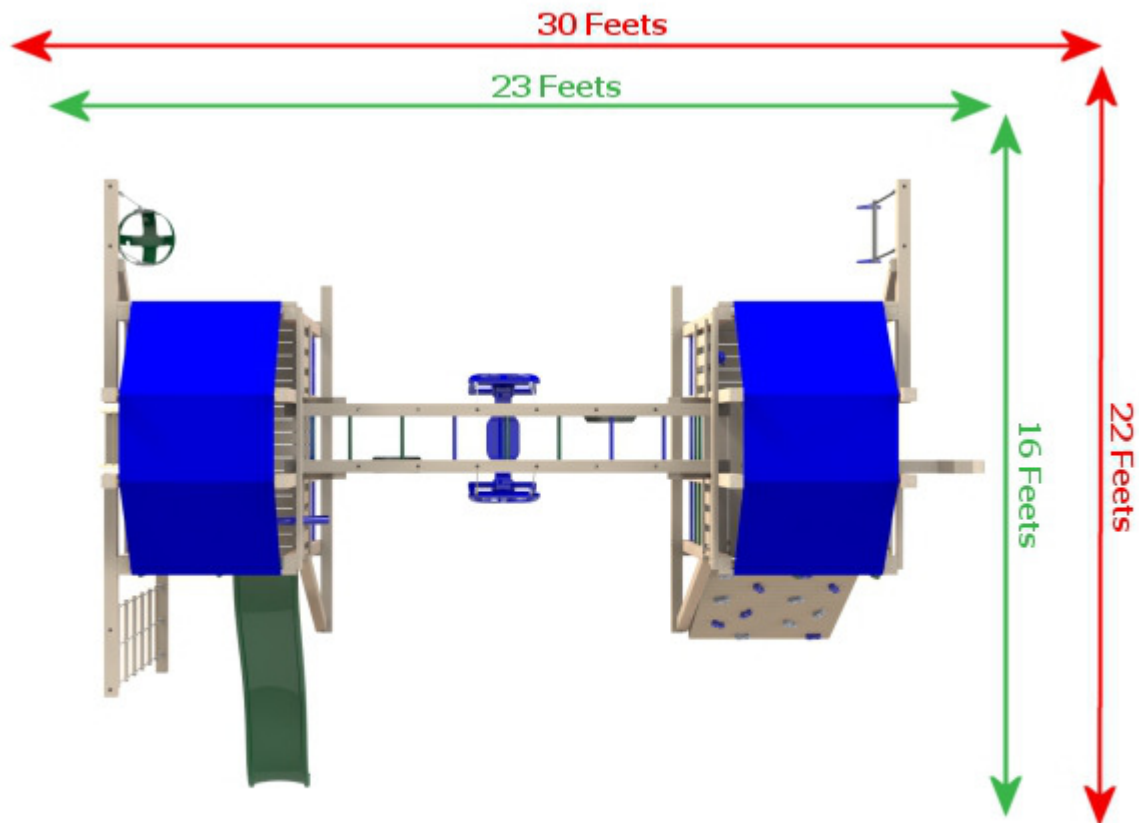

THE DUPLEX 4X6

←→ Dimensions of the playset including the components

←→ Dimensions with minimum safe clearance

- The total height of the playset with a canvas roof is 10 feet. With the wooden roof option, the total height is 12 feet.
- Do not install the playset closer than 8 feet from a pool.
- Pay attention particularly to electric wires and clotheslines. They must not be attainable from the top of the playset with or without objects.
- Install the playset on a relatively levelled and even surface.
- For commercial use, the safe clearance zones are larger and higher than those indicated in the present document.
- The playing surface must be made of thick lawn or covered with at least 8 inches of wood chips, sand for playing grounds or river pebbles.
- For commercial use, the surface must be covered with at least 12 inches of wood chips, sand for playing grounds or river pebbles.