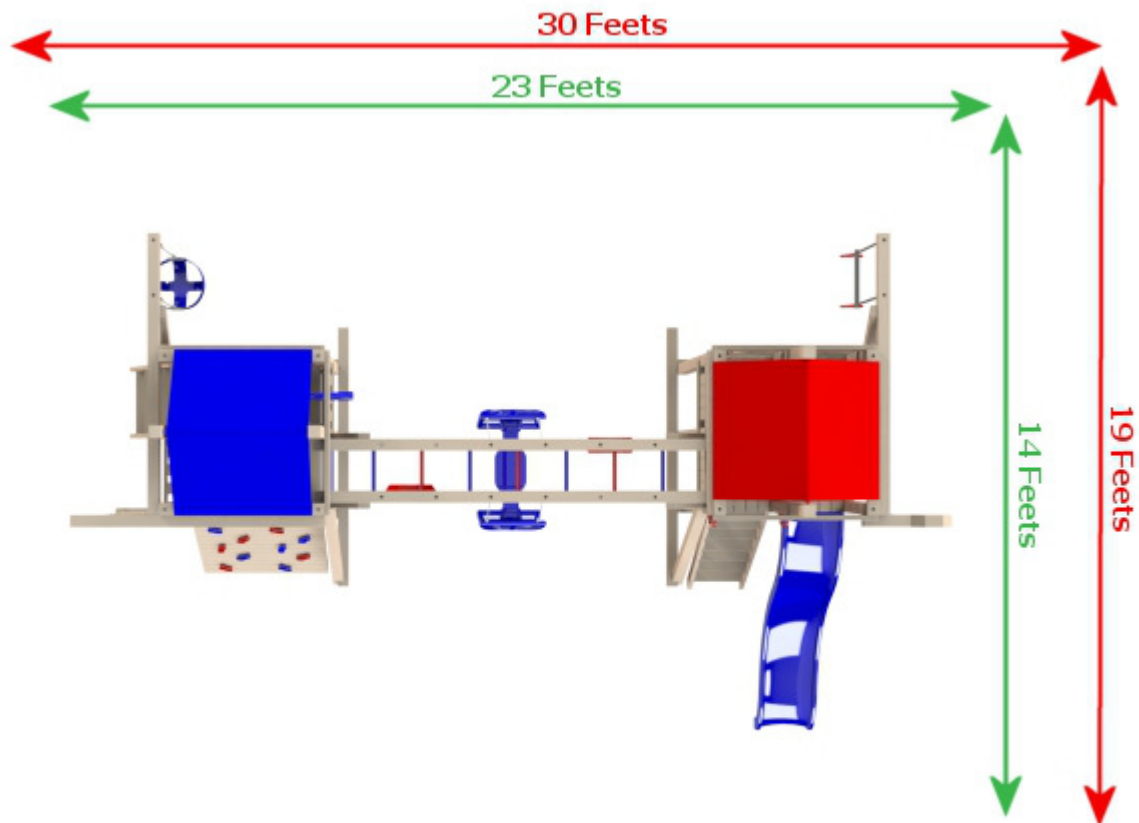

THE DUPLEX 4X4

←→ Dimensions of the playset including the components

←→ Dimensions with minimum safe clearance

- The total height of the playset with a canvas roof is 10 feet. With the wooden roof option, the total height is 12 feet.
- Do not install the playset closer than 8 feet from a pool.
- Pay attention particularly to electric wires and clotheslines. They must not be attainable from the top of the playset with or without objects.
- Install the playset on a relatively levelled and even surface.
- For commercial use, the safe clearance zones are larger and higher than those indicated in the present document.
- The playing surface must be made of thick lawn or covered with at least 8 inches of wood chips, sand for playing grounds or river pebbles.
- For commercial use, the surface must be covered with at least 12 inches of wood chips, sand for playing grounds or river pebbles.