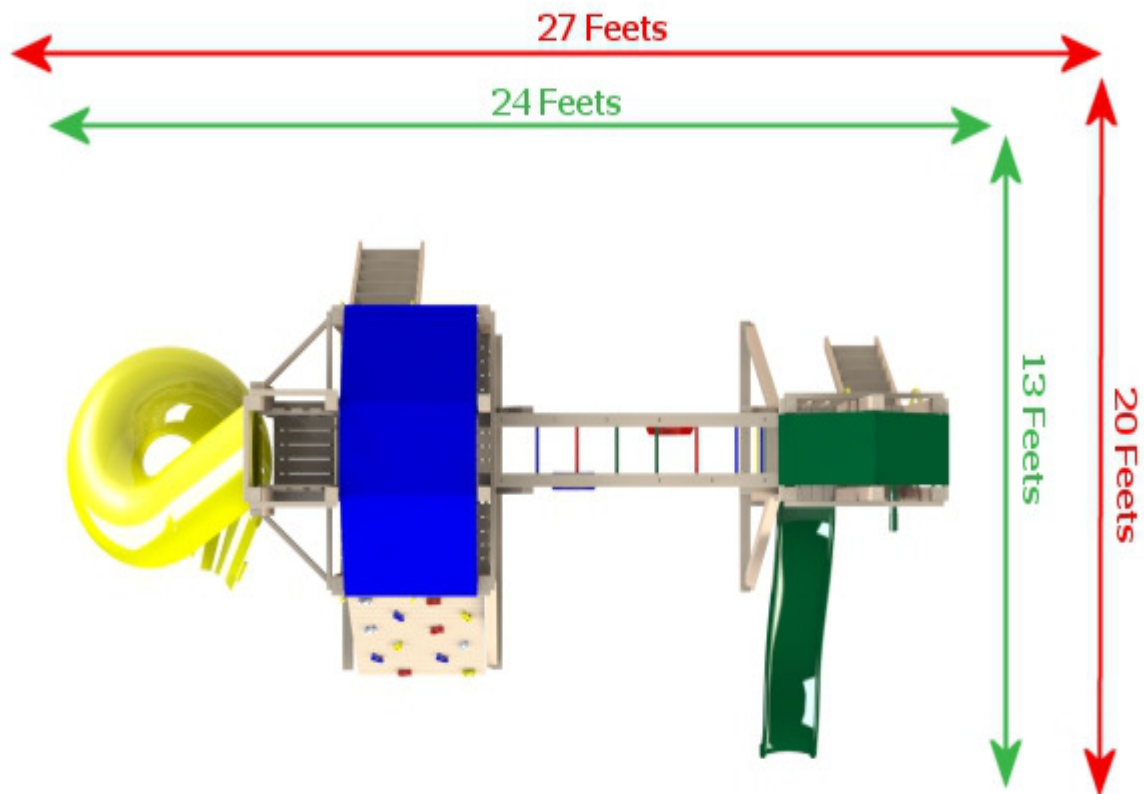

THE TURBO DEMI-TOUR

←→ Dimensions of the playset including the components

←→ Dimensions with minimum safe clearance

- The total height of the playset with a canvas roof is 10 feet. With the wooden roof option, the total height is 12 feet.
- Do not install the playset closer than 8 feet from a pool.
- Pay attention particularly to electric wires and clotheslines. They must not be attainable from the top of the playset with or without objects.
- Install the playset on a relatively levelled and even surface.
- For commercial use, the safe clearance zones are larger and higher than those indicated in the present document.
- The playing surface must be made of thick lawn or covered with at least 8 inches of wood chips, sand for playing grounds or river pebbles.
- For commercial use, the surface must be covered with at least 12 inches of wood chips, sand for playing grounds or river pebbles.