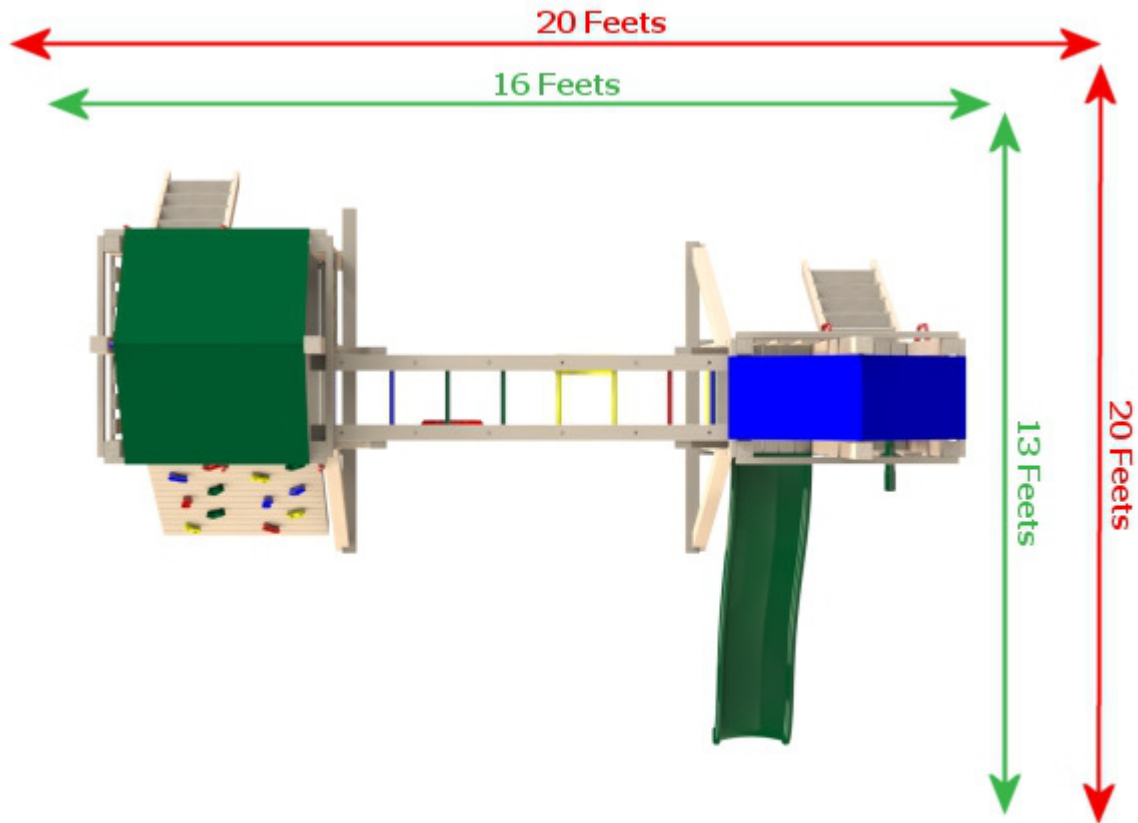

THE DEMI-TOUR 4X4

←→ Dimensions of the playset including the components

←→ Dimensions with minimum safe clearance

- The total height of the playset with a canvas roof is 10 feet. With the wooden roof option, the total height is 12 feet.
- Do not install the playset closer than 8 feet from a pool.
- Pay attention particularly to electric wires and clotheslines. They must not be attainable from the top of the playset with or without objects.
- Install the playset on a relatively levelled and even surface.
- For commercial use, the safe clearance zones are larger and higher than those indicated in the present document.
- The playing surface must be made of thick lawn or covered with at least 8 inches of wood chips, sand for playing grounds or river pebbles.
- For commercial use, the surface must be covered with at least 12 inches of wood chips, sand for playing grounds or river pebbles.