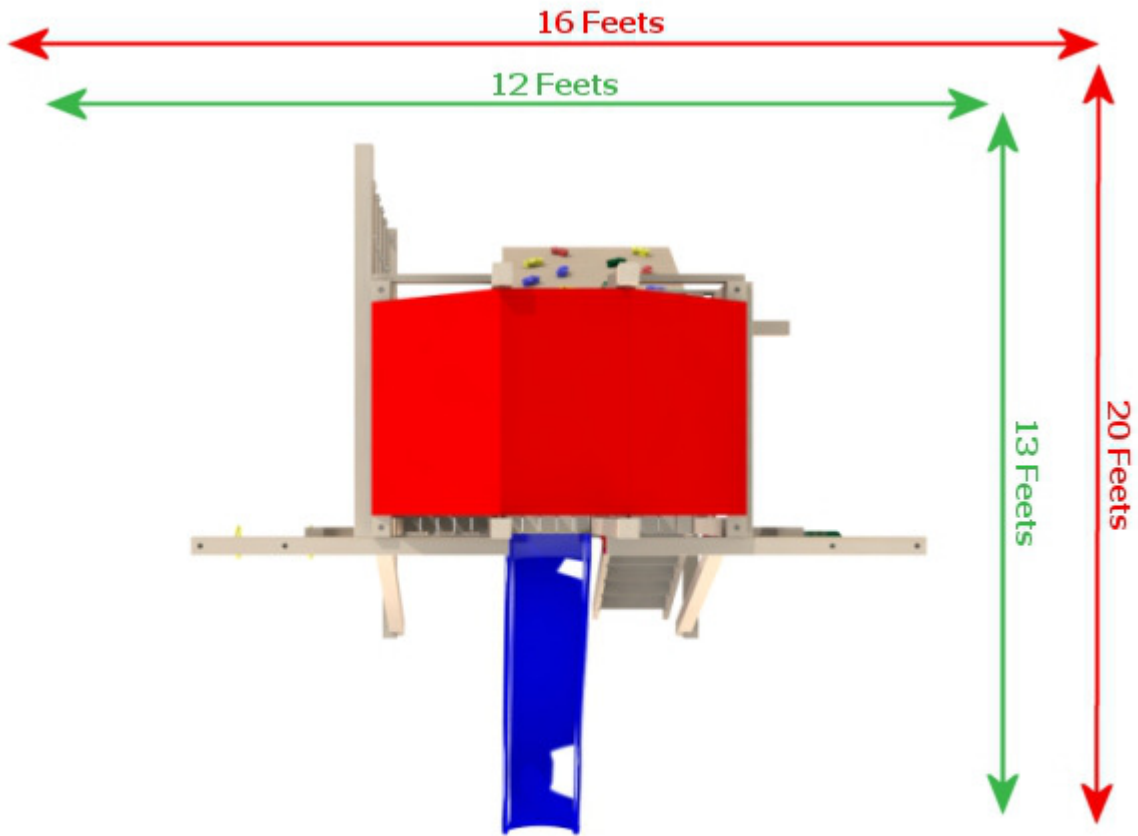

## THE COMPACT 4X6

←→ Dimensions of the playset including the components

←→ Dimensions with minimum safe clearance

- The total height of the playset with a canvas roof is 10 feet. With the wooden roof option, the total height is 12 feet.
- Do not install the playset closer than 8 feet from a pool.
- Pay attention particularly to electric wires and clotheslines. They must not be attainable from the top of the playset with or without objects.
- Install the playset on a relatively levelled and even surface.
- For commercial use, the safe clearance zones are larger and higher than those indicated in the present document.
- The playing surface must be made of thick lawn or covered with at least 8 inches of wood chips, sand for playing grounds or river pebbles.
- For commercial use, the surface must be covered with at least 12 inches of wood chips, sand for playing grounds or river pebbles.