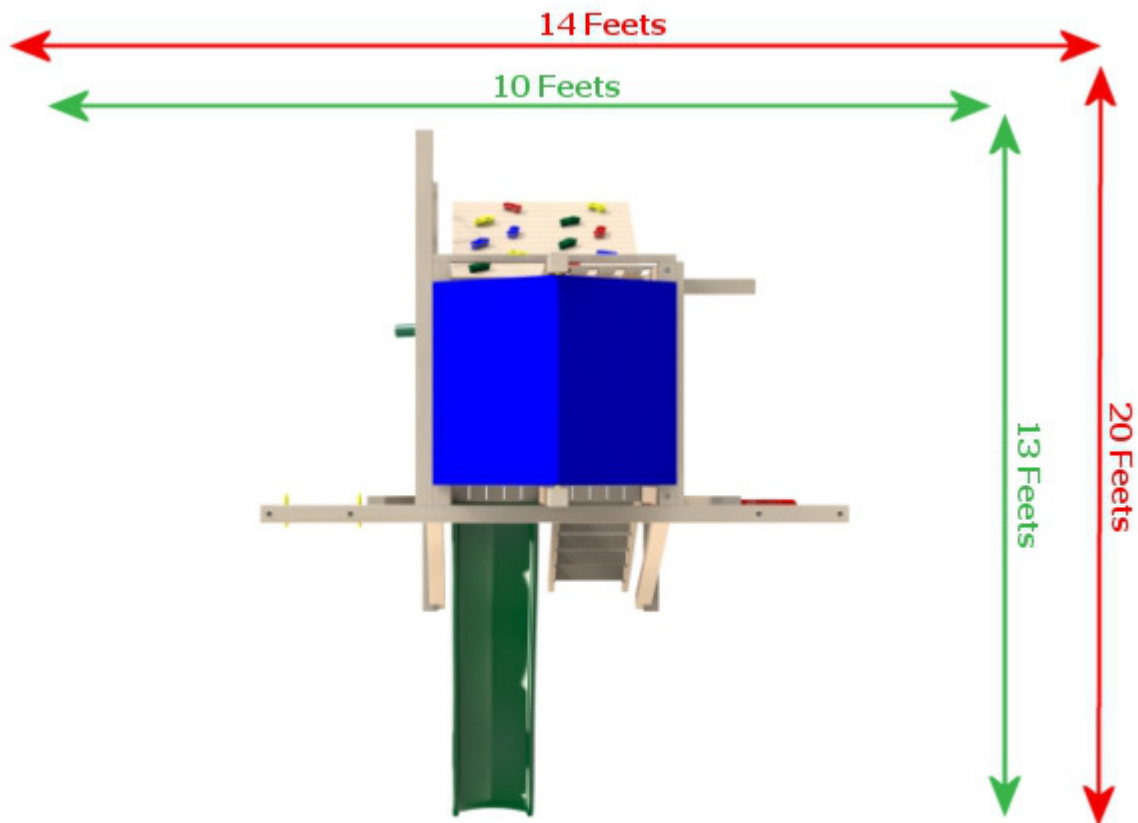

THE COMPACT 4X4

←→ Dimensions of the playset including the components

←→ Dimensions with minimum safe clearance

- The total height of the playset with a canvas roof is 10 feet. With the wooden roof option, the total height is 12 feet.
- Do not install the playset closer than 8 feet from a pool.
- Pay attention particularly to electric wires and clotheslines. They must not be attainable from the top of the playset with or without objects.
- Install the playset on a relatively levelled and even surface.
- For commercial use, the safe clearance zones are larger and higher than those indicated in the present document.
- The playing surface must be made of thick lawn or covered with at least 8 inches of wood chips, sand for playing grounds or river pebbles.
- For commercial use, the surface must be covered with at least 12 inches of wood chips, sand for playing grounds or river pebbles.