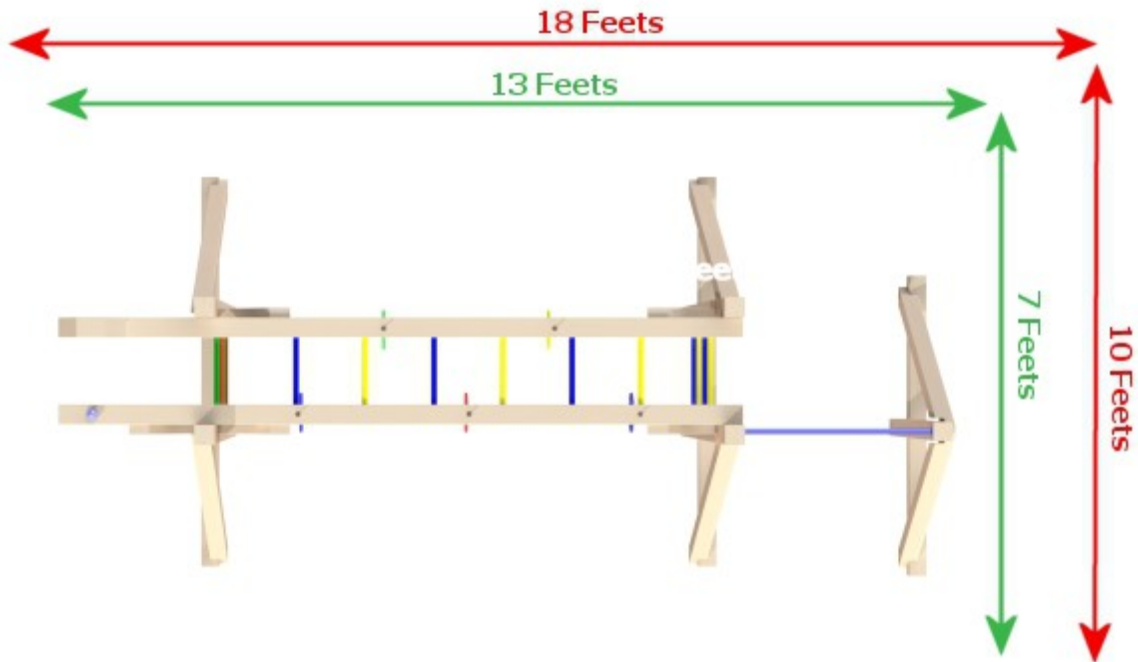

THE CLIMBER

←→ Dimensions of the playset including the components

←→ Dimensions with minimum safe clearance

- The total height of the swing set is 8 feet.
- Do not install the playset closer than 8 feet from a pool.
- Pay attention particularly to electric wires and clotheslines. They must not be attainable from the top of the playset with or without objects.
- Install the playset on a relatively levelled and even surface.
- For commercial use, the safe clearance zones are larger and higher than those indicated in the present document.
- The playing surface must be made of thick lawn or covered with at least 8 inches of wood chips, sand for playing grounds or river pebbles.
- For commercial use, the surface must be covered with at least 12 inches of wood chips, sand for playing grounds or river pebbles.