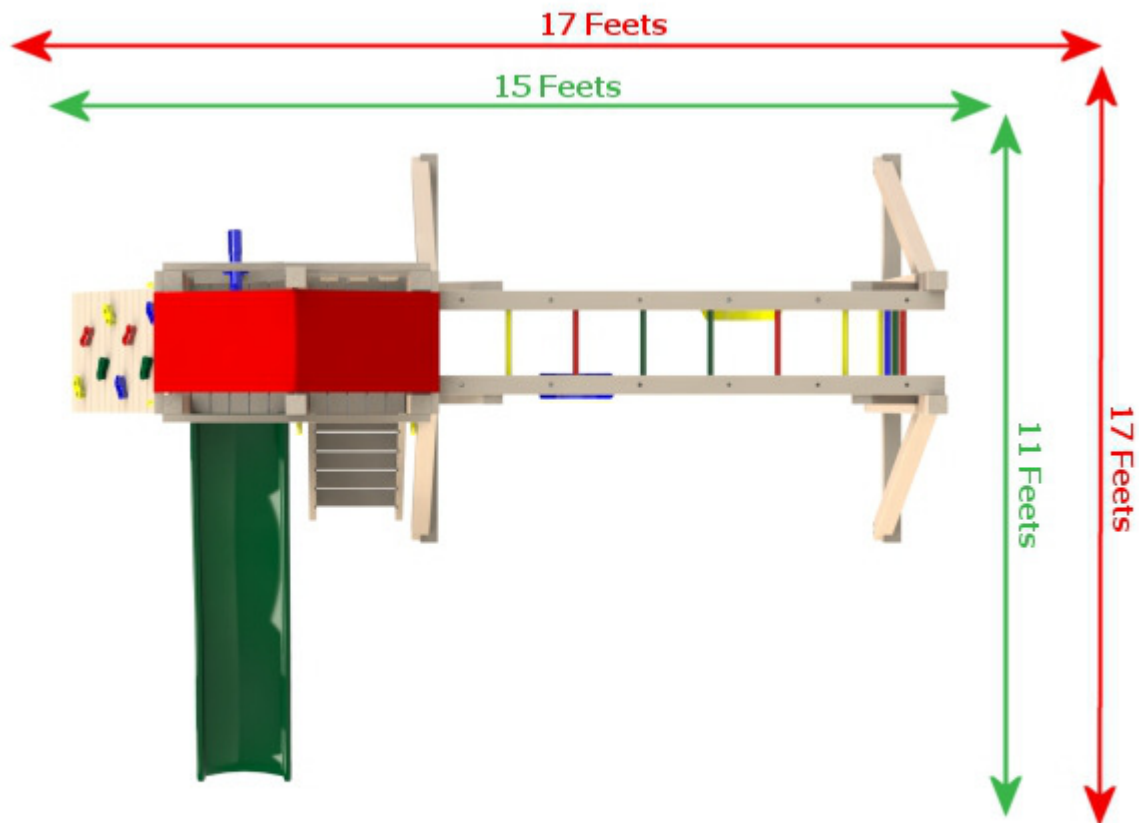

THE ECONO

←→ Dimensions of the playset including the components

←→ Dimensions with minimum safe clearance

- The total height of the playset with a canvas roof is 10 feet. With the wooden roof option, the total height is 12 feet.
- Do not install the playset closer than 8 feet from a pool.
- Pay attention particularly to electric wires and clotheslines. They must not be attainable from the top of the playset with or without objects.
- Install the playset on a relatively levelled and even surface.
- For commercial use, the safe clearance zones are larger and higher than those indicated in the present document.
- The playing surface must be made of thick lawn or covered with at least 8 inches of wood chips, sand for playing grounds or river pebbles.
- For commercial use, the surface must be covered with at least 12 inches of wood chips, sand for playing grounds or river pebbles.