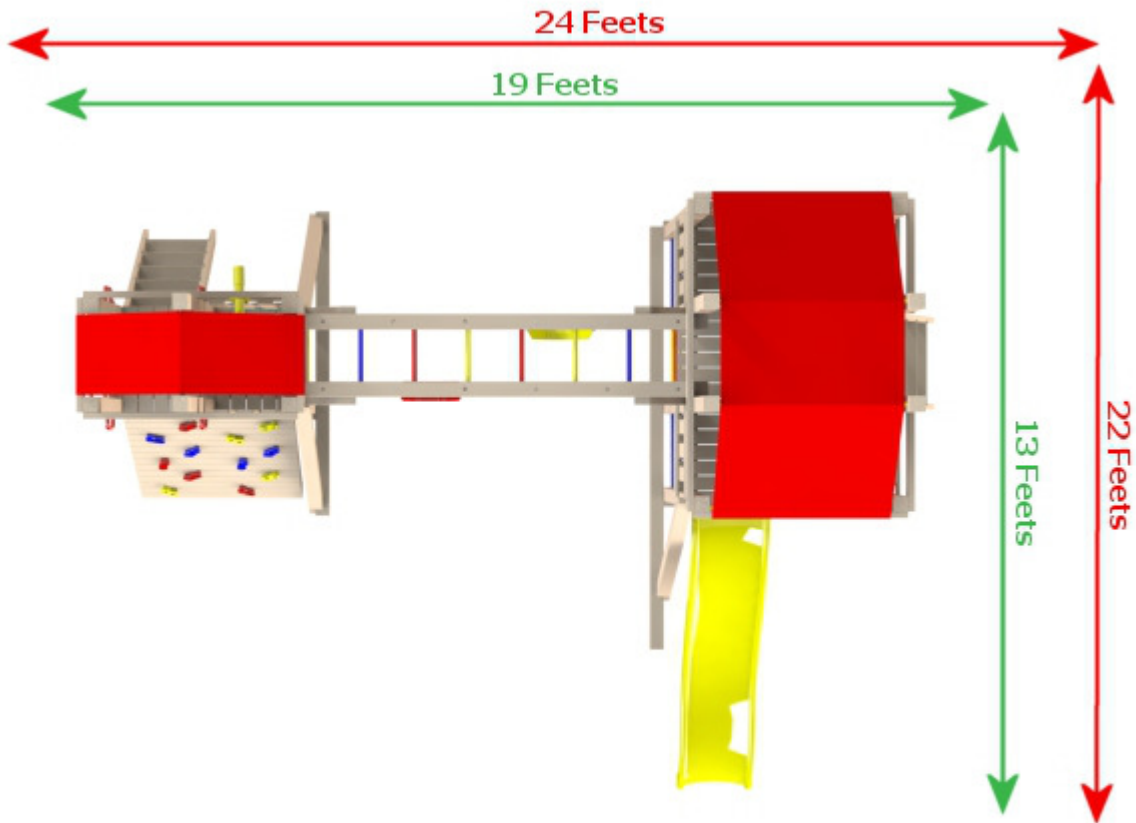

THE DEMI-TOUR 4X6

↔ Dimensions of the playset including the components

↔ Dimensions with minimum safe clearance

- The total height of the playset with a canvas roof is 10 feet. With the wooden roof option, the total height is 12 feet.
- Do not install the playset closer than 8 feet from a pool.
- Pay attention particularly to electric wires and clotheslines. They must not be attainable from the top of the playset with or without objects.
- Install the playset on a relatively levelled and even surface.
- For commercial use, the safe clearance zones are larger and higher than those indicated in the present document.
- The playing surface must be made of thick lawn or covered with at least 8 inches of wood chips, sand for playing grounds or river pebbles.
- For commercial use, the surface must be covered with at least 12 inches of wood chips, sand for playing grounds or river pebbles.