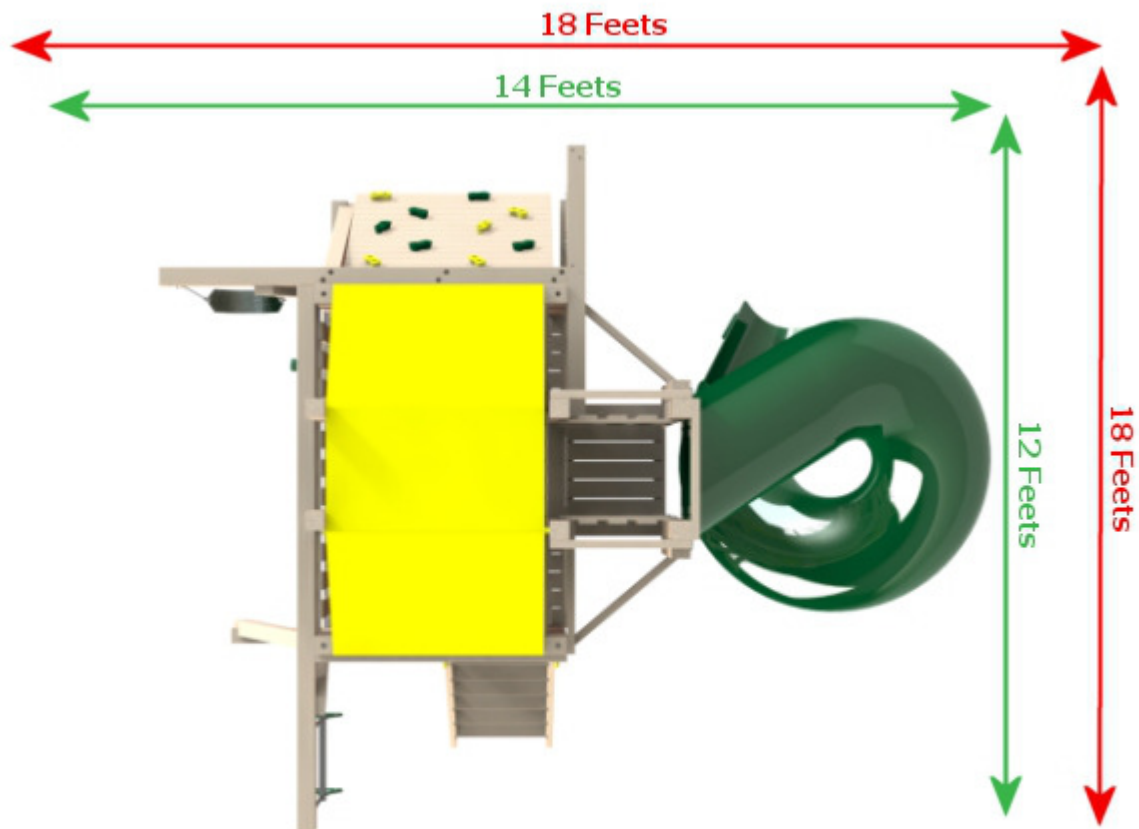

THE COMPACT TURBO

↔ Dimensions of the playset including the components

↔ Dimensions with minimum safe clearance

- The total height of the playset with a canvas roof is 10 feet. With the wooden roof option, the total height is 12 feet.
- Do not install the playset closer than 8 feet from a pool.
- Pay attention particularly to electric wires and clotheslines. They must not be attainable from the top of the playset with or without objects.
- Install the playset on a relatively levelled and even surface.
- For commercial use, the safe clearance zones are larger and higher than those indicated in the present document.
- The playing surface must be made of thick lawn or covered with at least 8 inches of wood chips, sand for playing grounds or river pebbles.
- For commercial use, the surface must be covered with at least 12 inches of wood chips, sand for playing grounds or river pebbles.